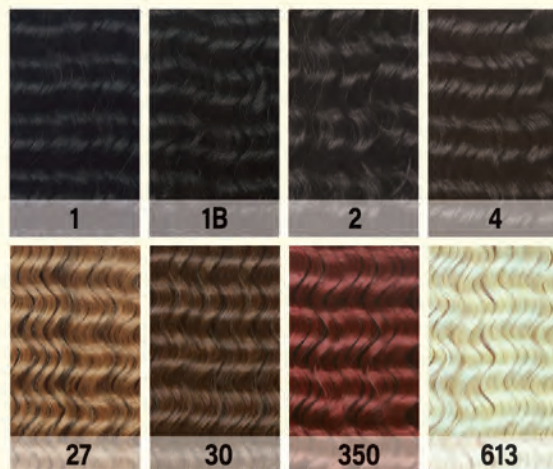

16" 18" 20" · 18" 20" 22" · 20" 22" 24"

22" 24" 26"

BLEACH / PERM / DYE

(NATURAL color only)

NATURAL, NATURAL BLACK

Billion

BRAZILIAN VIRGIN REMY
100% UNPROCESSED HUMAN HAIR

STRAIGHT · S-BODY

SINGLE PACK

10", 12", 14", 16", 18", 20", 24", 28"

MULTI PACK

10" 12" 14" · 12" 14" 16" · 14" 16" 18"

16" 18" 20" · 18" 20" 22" · 20" 22" 24"

22" 24" 26" · 24" 26" 28"

BLEACH / PERM / DYE

(NATURAL color only)

NATURAL, NATURAL BLACK

Natural DREAM

FEEL & LOOK HUMAN HAIR TEXTURE

DEEP BULK LOOSE BULK WATER BULK

REMY HUMAN HAIR NATURAL MIX!

NATURAL DREAM-HB

1, 1B, 2, 4, 27, 30, 350, 613

BREEZY CRIMP 22"

1 (JET BLACK), 1B (BLACK), 2 (BLACK BROWN), 4 (DARK BROWN)
6 (CHOCO BROWN), 27 (ORANGE BROWN), 30 (COPPER BROWN), 99J (BLACK WINE)
613 (BLONDE), F4/27 (JAVA FOREST), F18/22 (HONEY WHEAT)
F22/613 (WHEAT BLONDE), F27/613 (GOLDEN BLONDE)